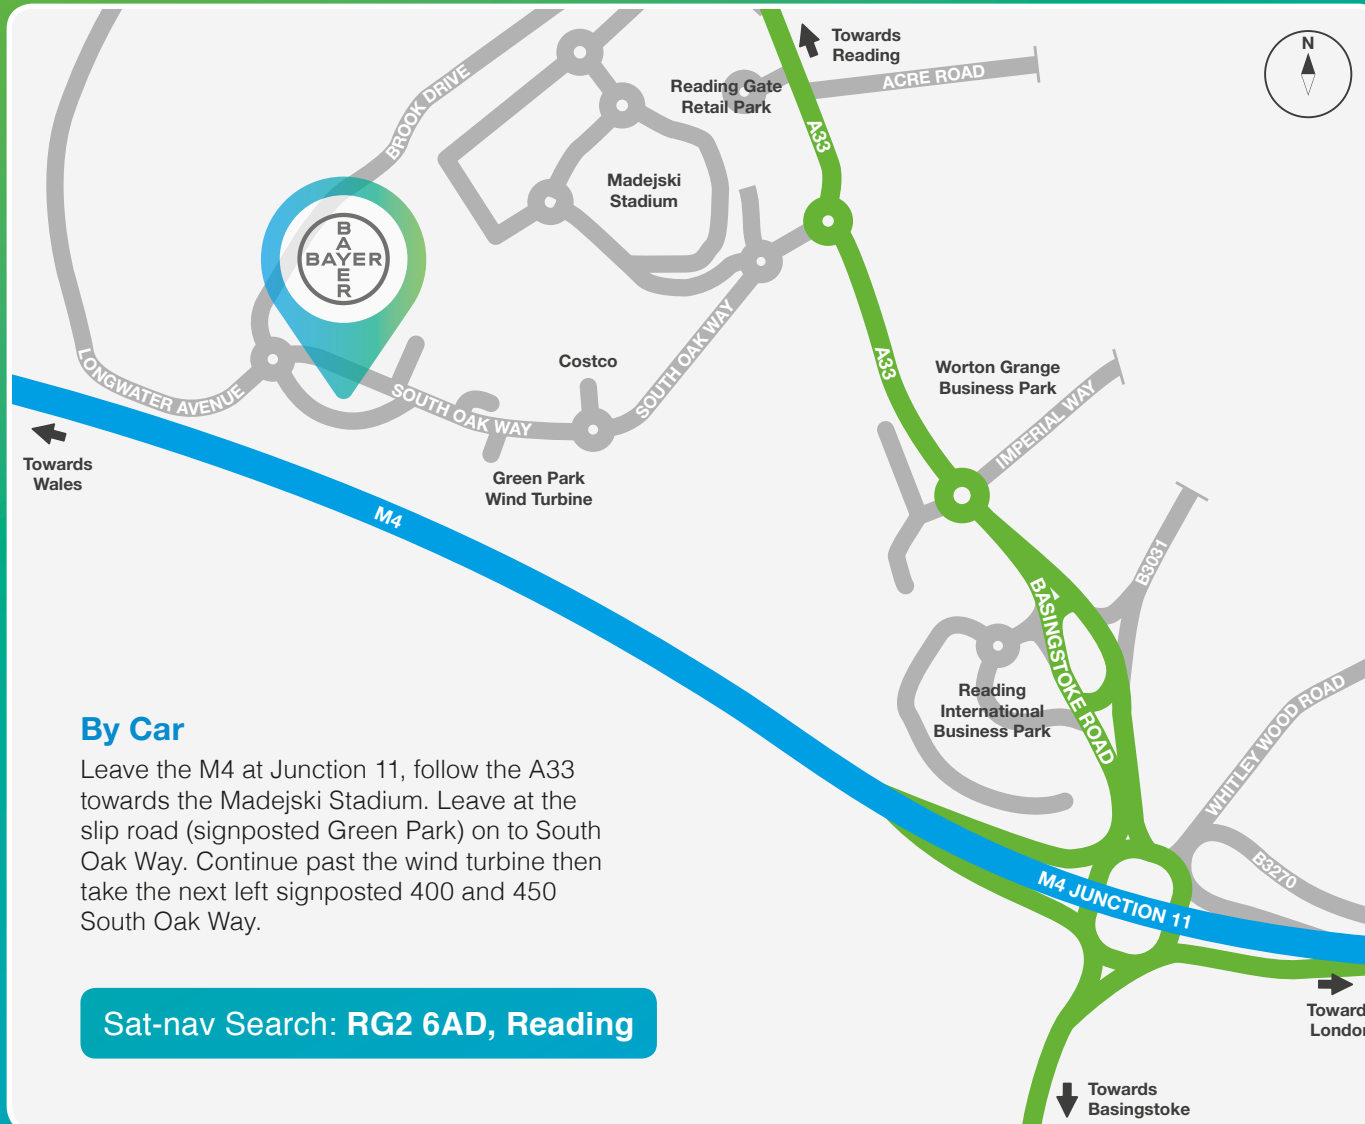

# Directions to Bayer

## By Car

Leave the M4 at Junction 11, follow the A33 towards the Madejski Stadium. Leave at the slip road (signposted Green Park) on to South Oak Way. Continue past the wind turbine then take the next left signposted 400 and 450 South Oak Way.

## By Train

Our local station is Reading, approximately 12 minutes taxi ride away. There are direct train services running to key destinations: London Paddington (24 minutes); Oxford (23 minutes); Bristol (53 minutes); Birmingham (92 minutes).

## By Air

Reading is 30 miles away from London Heathrow Airport, served by the M4, it is about 40 minutes by car depending on traffic.